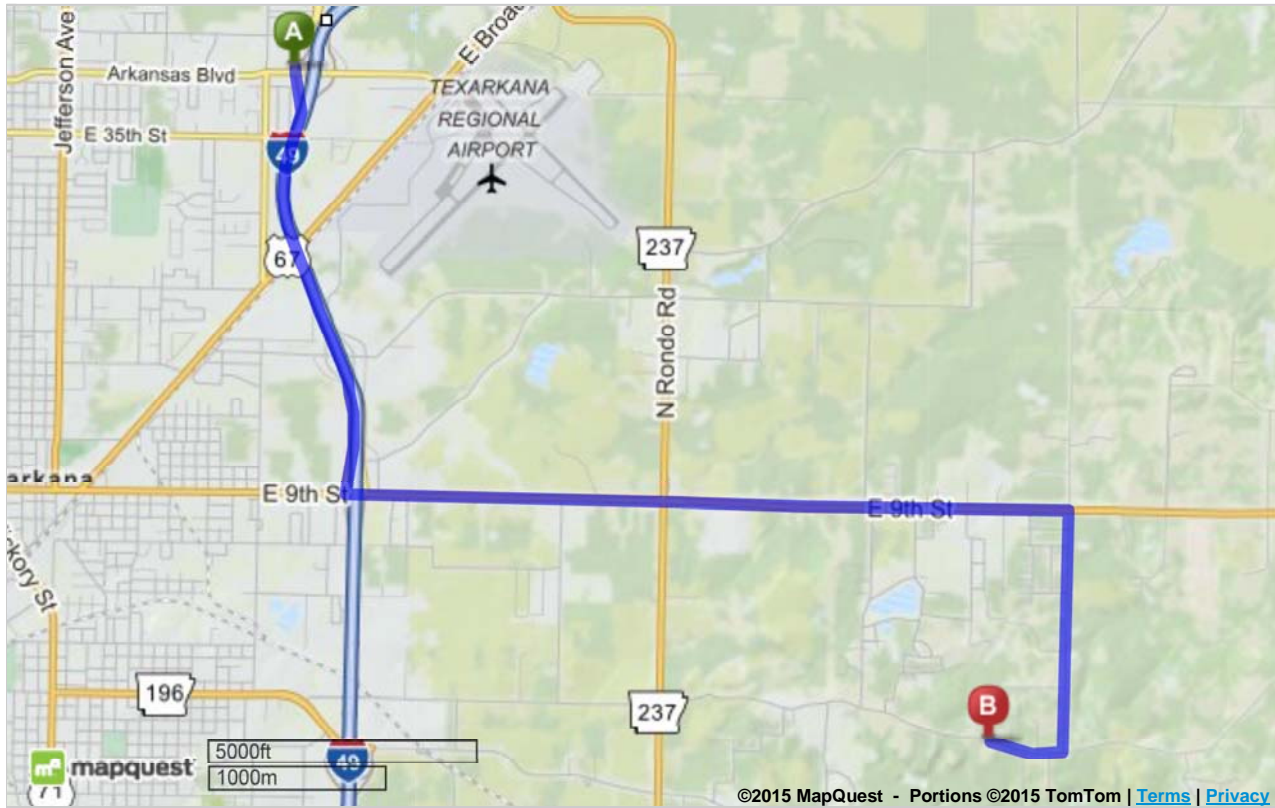

Total Travel Estimate: **7.35 miles - about 10 minutes**

©2015 MapQuest, Inc. Use of directions and maps is subject to the MapQuest Terms of Use. We make no guarantee of the accuracy of their content, road conditions or route usability. You assume all risk of use. [View Terms of Use](#)